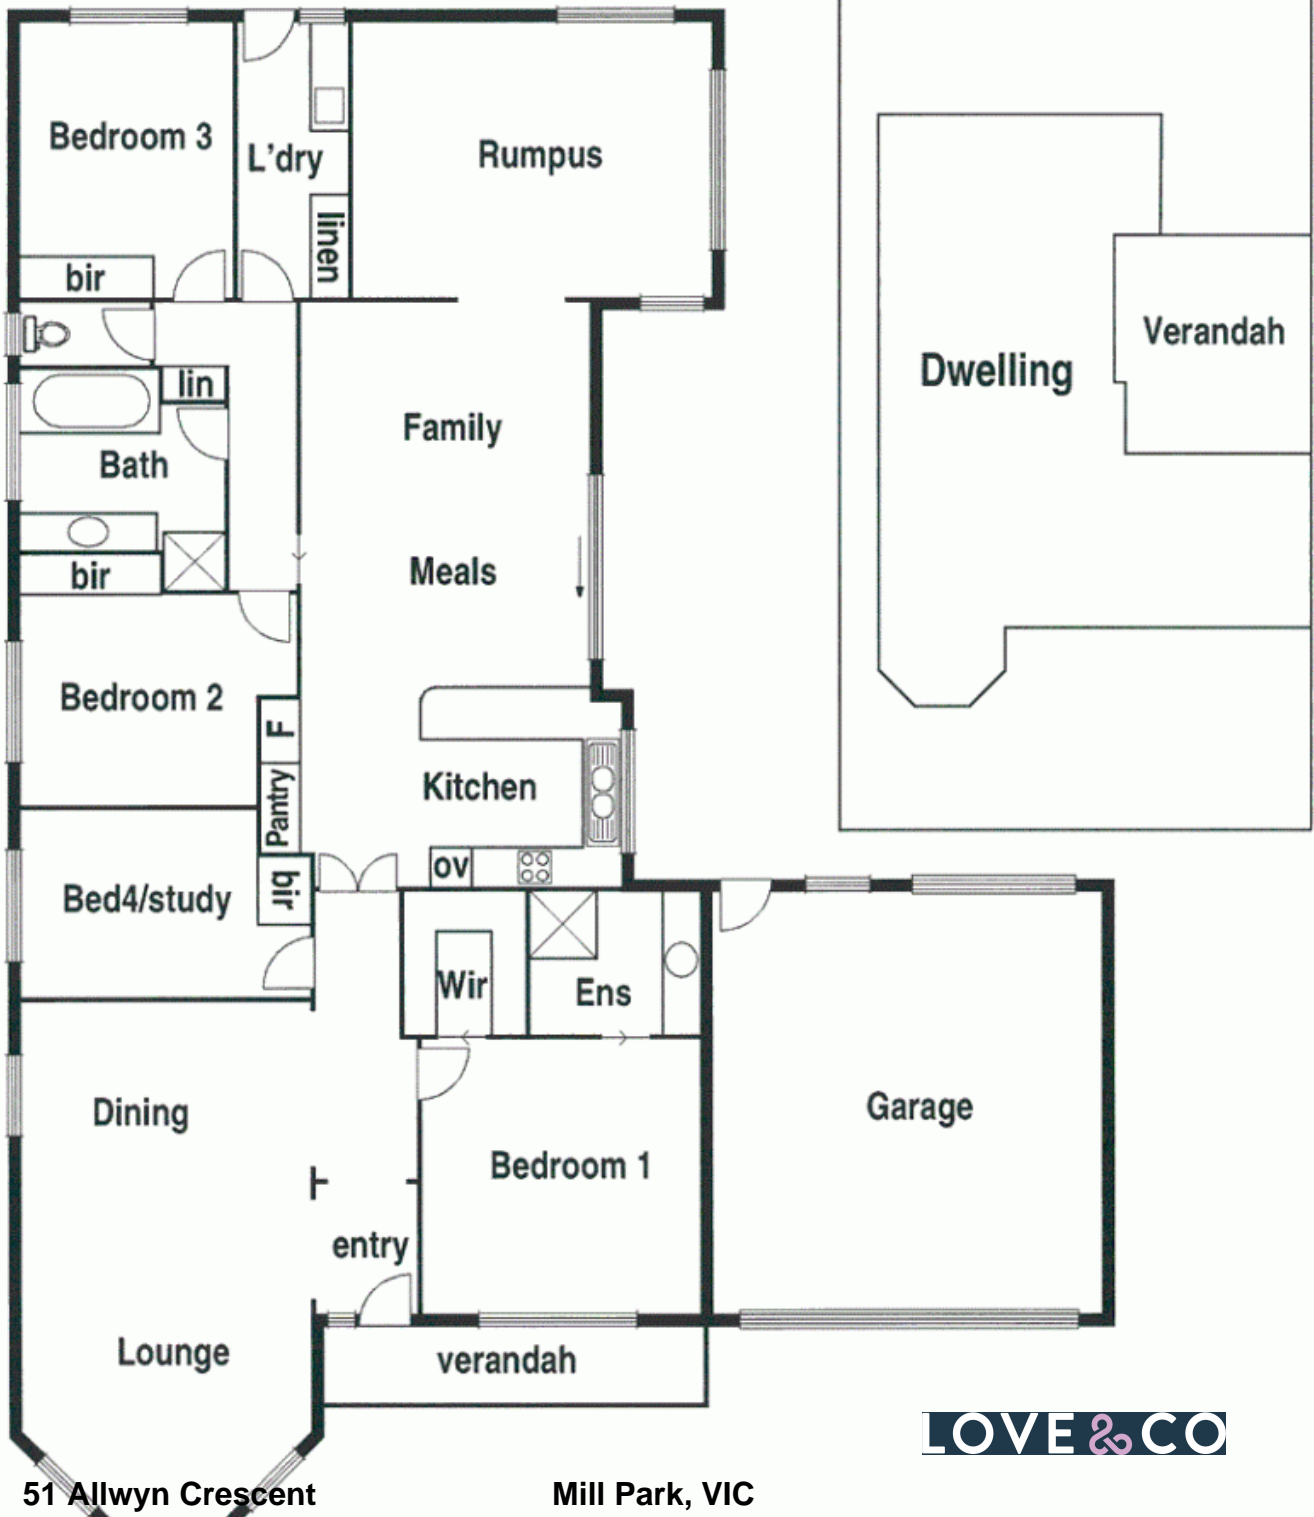

51 Allwyn Cres. Mill Park

Site Plan

51 Allwyn Crescent

Mill Park, VIC

LOVE & CO