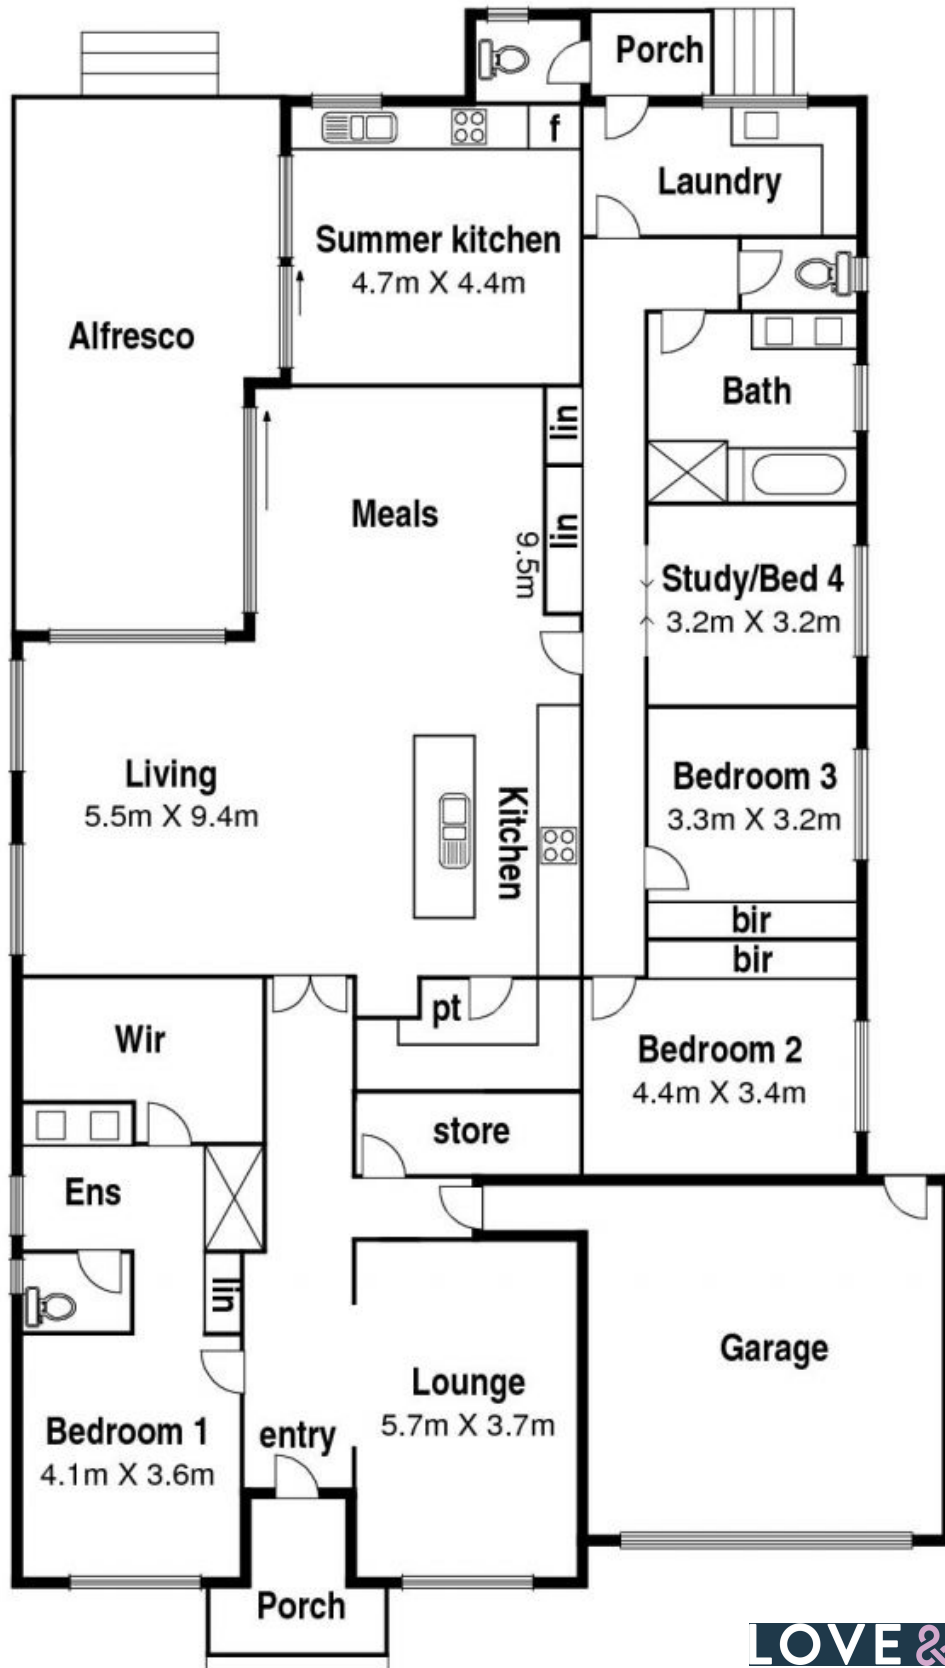

62 Worcester Cres. Bundoora

62 Worcester Crescent Bundoora, VIC